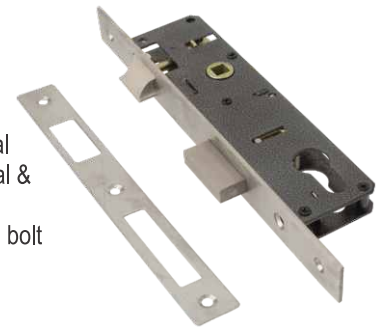

## Mortise Lock Body

Mortise Lock - 50 mm Project  
Material : Closed Type Brass Strike  
& Plate, Reversible Latch and Three,  
Two - turns bolt  
Finish : SS & AB  
Centre : 50 x 85

**SMLB-01**

**MRP 900/- Per pcs.**

Mortise Lock - 45 mm Project  
Material : Closed Type bolt  
Strike & Plate three bolt  
Reversible Latch bolt & dead  
of 3 cylindrical bars by 2 turns  
Centre : 45x 85  
Finish : SS & AB

**SMLB-05**

**MRP 720/- Per pcs.**

Mortise Lock - 30 mm Special  
Mortise lock cylinder for metal &  
wooden Doors  
Reversible Latch bolt & dead bolt  
by 1 turn  
Finish : Satin Stainless Steel  
Centre : 30 x 85

**SMLB-08**

**MRP 1080/- Per pcs.**

Mortise Lock - 35 mm Special  
Mortise lock cylinder for metal &  
wooden Doors  
Reversible Latch bolt & dead bolt  
by 1 turn  
Finish : Satin Stainless Steel  
Centre : 35 x 85