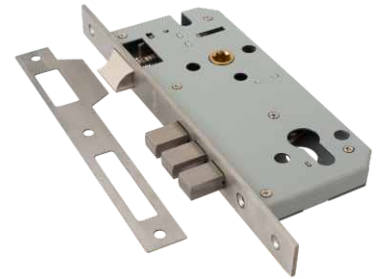

Mortise latch for  
Cylindrical lock set  
(Centre -60mm )

**60 MM**

**60 MM (For Bathroom)**

**MRP 180/- Per pcs.**

**MRP 180/- Per pcs.**

Mortise latch for  
cylindrical lock set  
(Centre - 70mm )

**70 MM**

## Mortise Lock Body

Mortise Lock - 50 mm Project  
Material : Closed Type Brass Strike  
& Plate, Reversible Latch and Three,  
Two - turns bolt  
Finish : SS & AB  
Centre : 50 x 85

**SMLB-01**

**MRP 900/- Per pcs.**