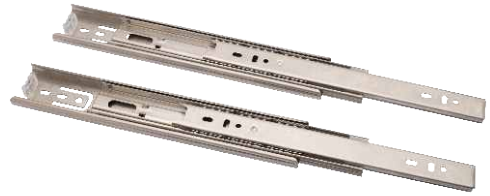

Telescopic

Sizes available : 10" to 36"

Finish : Black

Ball bearing slides & slide mounted
Thickness : 1.2 x 1.2 x 1.5
Carrying capacity 45kg.