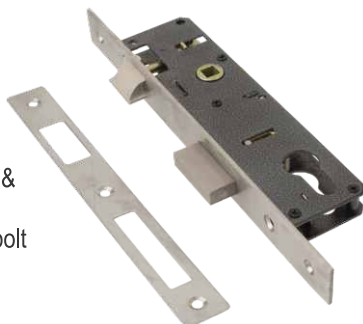

**MRP 720/- Per pcs.**

Mortise Lock - 30 mm Special  
Mortise lock cylinder for metal &  
wooden Doors  
Reversible Latch bolt & dead bolt  
by 1 turn  
Finish : Satin Stainless Steel  
Centre : 30 x 85

**SMLB-08**

**MRP 1080/- Per pcs.**

Mortise Lock - 35 mm Special  
Mortise lock cylinder for metal &  
wooden Doors  
Reversible Latch bolt & dead bolt  
by 1 turn  
Finish : Satin Stainless Steel  
Centre : 35 x 85

**SMLB-09**

**MRP 1170/- Per pcs.**

Mortise Lock - 25 mm Special  
Mortise lock cylinder for metal &  
wooden Doors  
Reversible Latch bolt & dead bolt  
by 1 turn  
Finish : Satin Stainless Steel  
Centre : 25 x 85