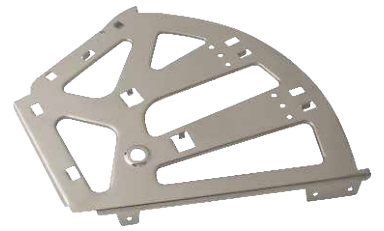

Shoe shell (Thriple layer)

Finish :

Grey / Black   **MRP 630/- Per pcs.**
Chrome   **MRP 900/- Per pcs.**

Door Closer (Aluminium)

Open Door closer (Regular)
Two Selection of Speed Adjustment
Max weight capacity - 60 kgs
Finish : Silver / Golden
Brown / Black