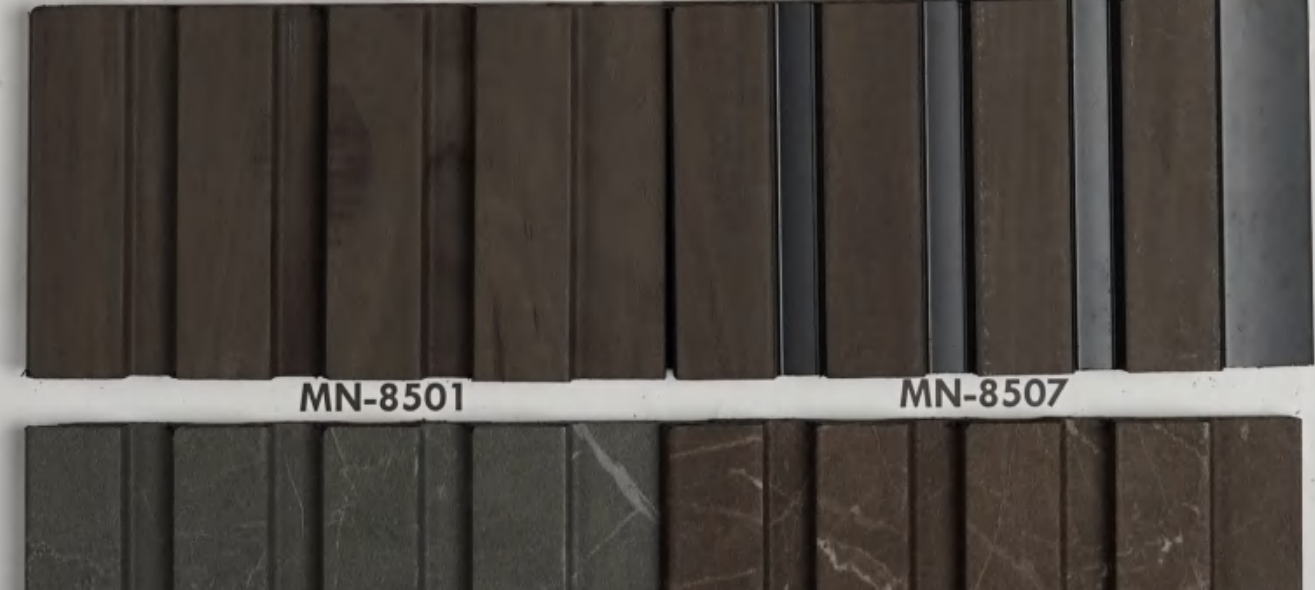

# LUXXOUVERS TUSCANY BLUE

Size : 2440x125  
Thickness : 11mm

**MYSTIC**  
PANELS & PLANKS

AREA COVERED BY 1 PLANK  
3.28 Sq. ft.

Size : 2440x125  
Thickness : 11mm

**MYSTIC**  
PANELS & PLANKS

AREA COVERED BY 1 PLANK  
3.28 Sq. ft.

Size : 2440x125  
Thickness : 11mm

**MYSTIC**  
PANELS & PLANKS

AREA COVERED BY 1 PLANK  
3.28 Sq. ft.

Size : 2440x125  
Thickness : 11mm

**MYSTIC**  
PANELS & PLANKS

AREA COVERED BY 1 PLANK  
3.28 Sq. ft.