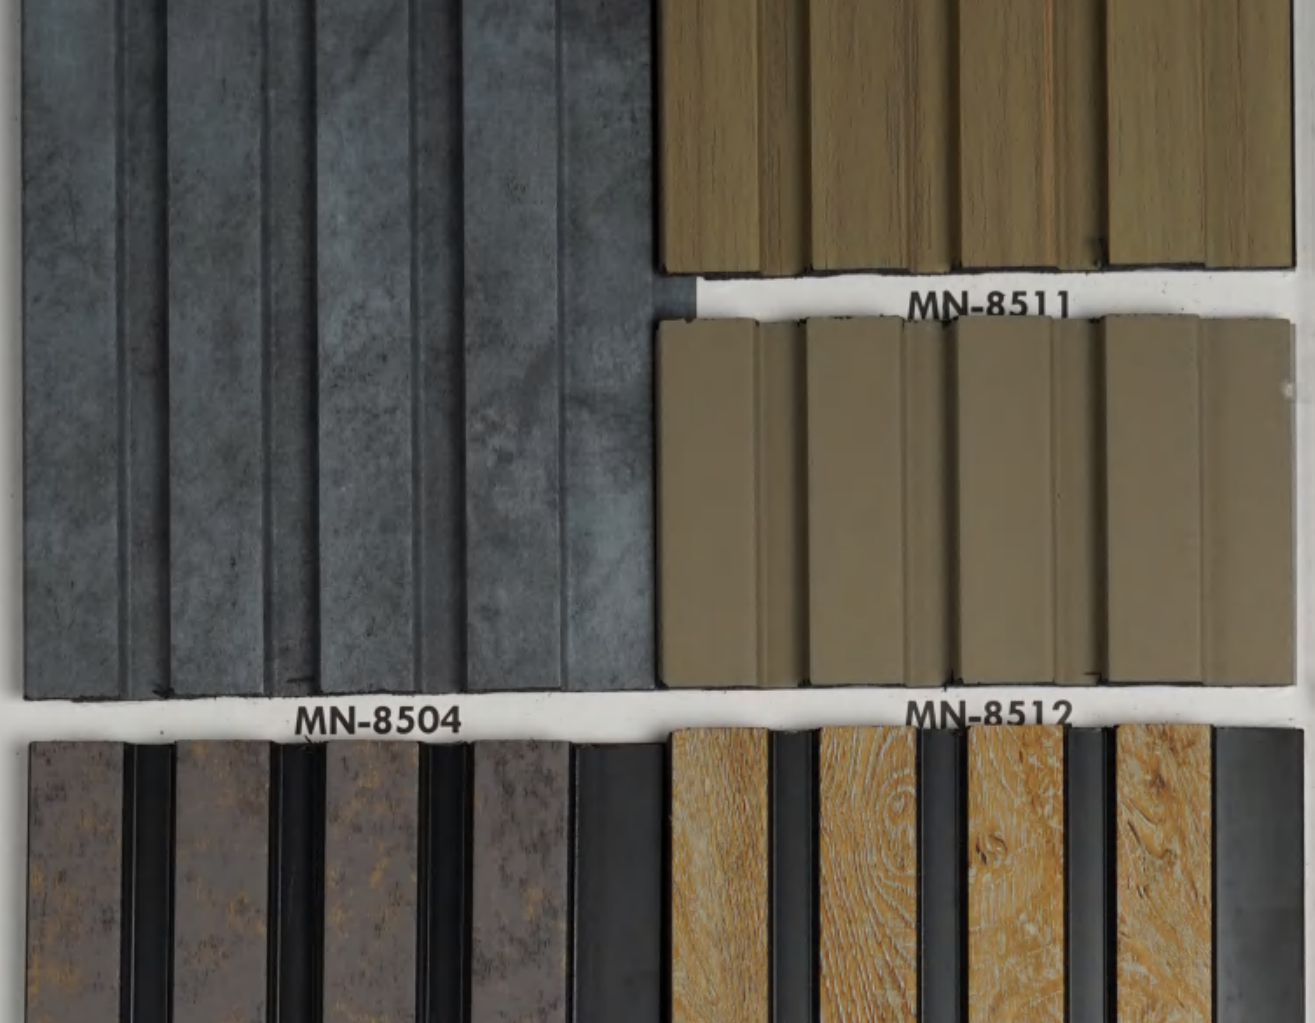

# LUXXOUVERS TUSCANY BLUE

Size : 2440x125  
Thickness : 11mm

**MYSTIC**  
PANELS & PLANKS

AREA COVERED BY 1 PLANK  
3.28 Sq. ft.

Size : 2440x125  
Thickness : 11mm

**MYSTIC**  
PANELS & PLANKS

AREA COVERED BY 1 PLANK  
3.28 Sq. ft.

Size : 2440x125  
Thickness : 11mm

**MYSTIC**  
PANELS & PLANKS

AREA COVERED BY 1 PLANK  
3.28 Sq. ft.

Size : 2440x125  
Thickness : 11mm

**MYSTIC**  
PANELS & PLANKS

AREA COVERED BY 1 PLANK  
3.28 Sq. ft.