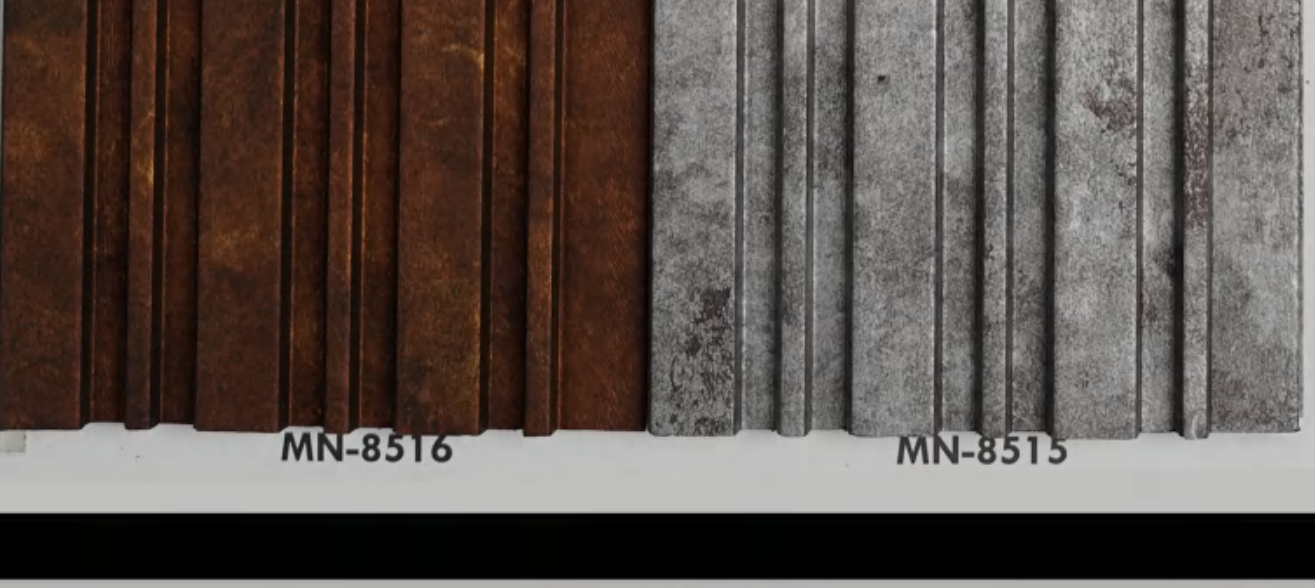

# LUXXOUVERS TUSCANY BLUE

Size : 2440x125  
Thickness : 11mm

**MYSTIC**  
PANELS & PLANKS

AREA COVERED BY 1 PLANK  
3.28 Sq. ft.

Size : 2440x125  
Thickness : 11mm

**MYSTIC**  
PANELS & PLANKS

AREA COVERED BY 1 PLANK  
3.28 Sq. ft.

Size : 2440x125  
Thickness : 11mm

**MYSTIC**  
PANELS & PLANKS

AREA COVERED BY 1 PLANK  
3.28 Sq. ft.

Size : 2440x125  
Thickness : 11mm

**MYSTIC**  
PANELS & PLANKS

AREA COVERED BY 1 PLANK  
3.28 Sq. ft.