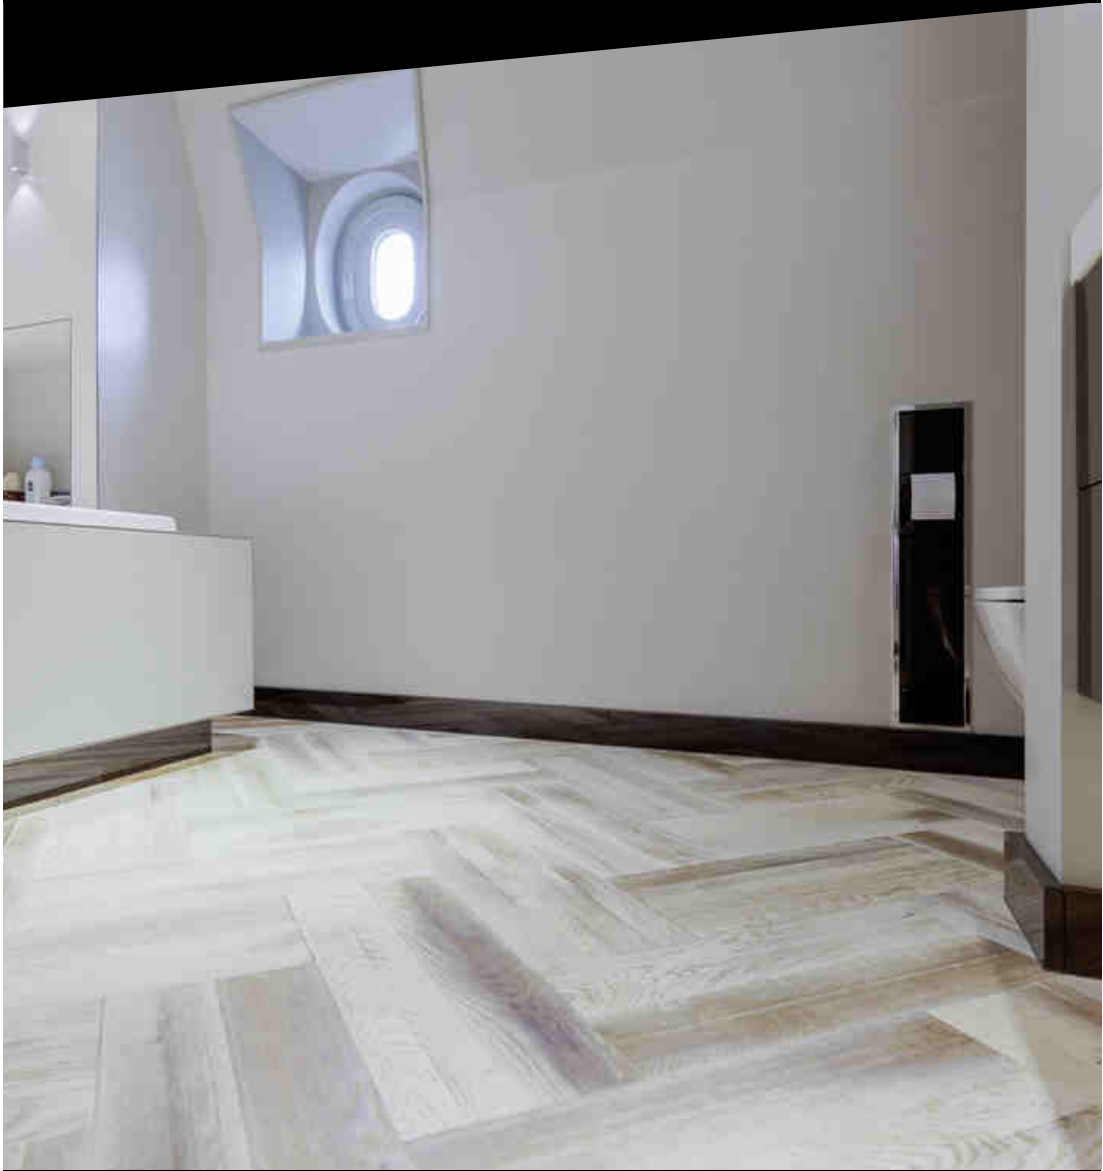

**REAL WOOD** floors  
with Intelli click system

**KINGDOM**<sup>®</sup>  
— FLOORING —

in association with  
**Luxur Interior Pvt Ltd**

ORCHARD WALNUT

**OAK - LINEN**

OAK - SLATE

OAK - AMBER

Real Wood

Four Side Wax &  
Bottom Lacquered

Inputs- FSC  
Certified

Carb Compliant