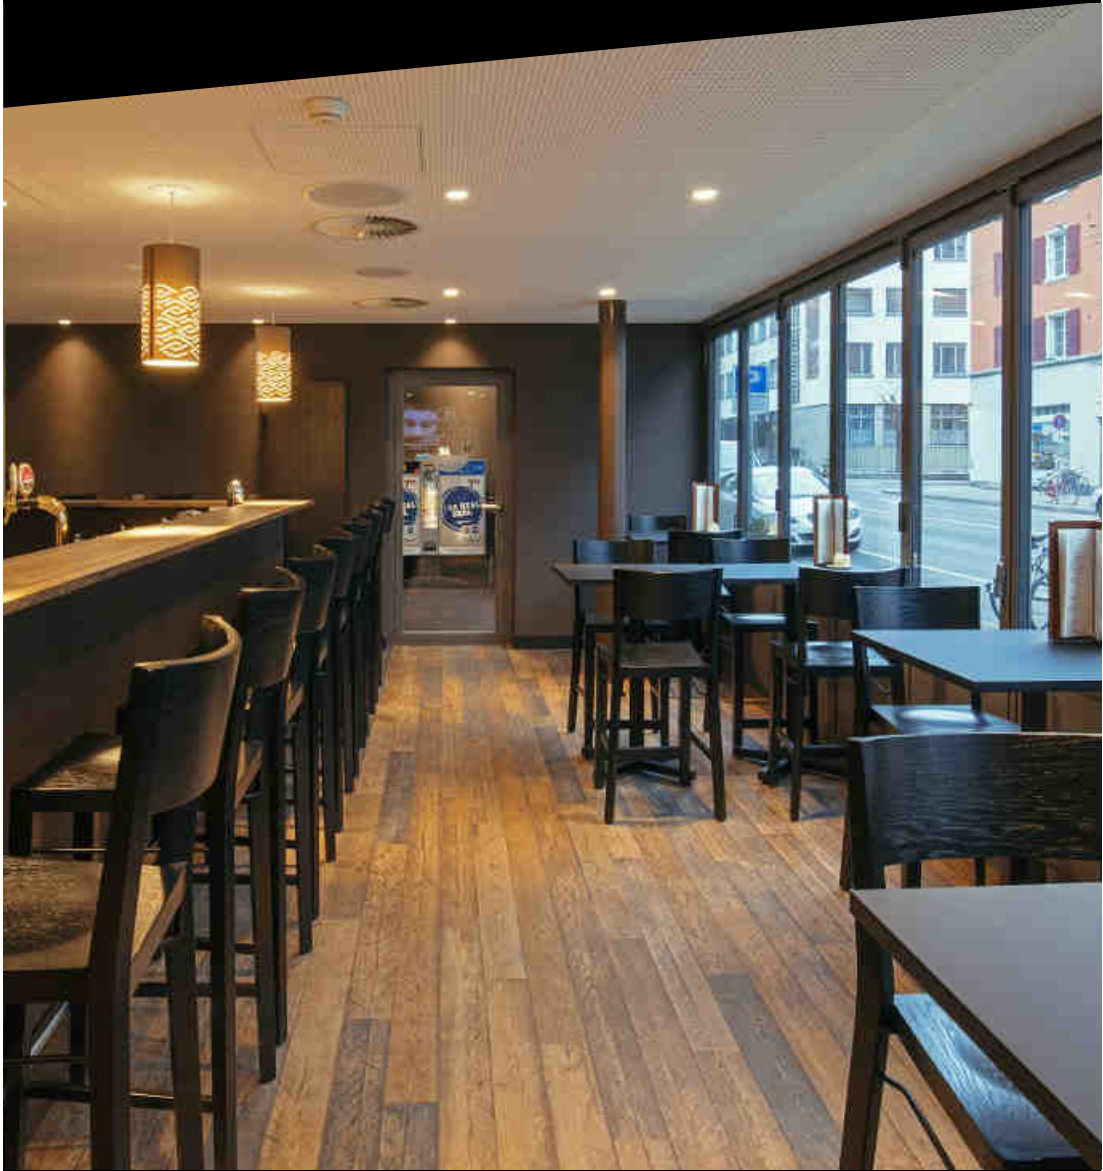

**REAL WOOD** floors  
with Intelli click system

**KINGDOM**<sup>®</sup>  
— FLOORING —

in association with  
**Luxur Interior Pvt Ltd**

ORCHARD WALNUT

**OAK - LINEN**

OAK - SLATE

OAK - AMBER