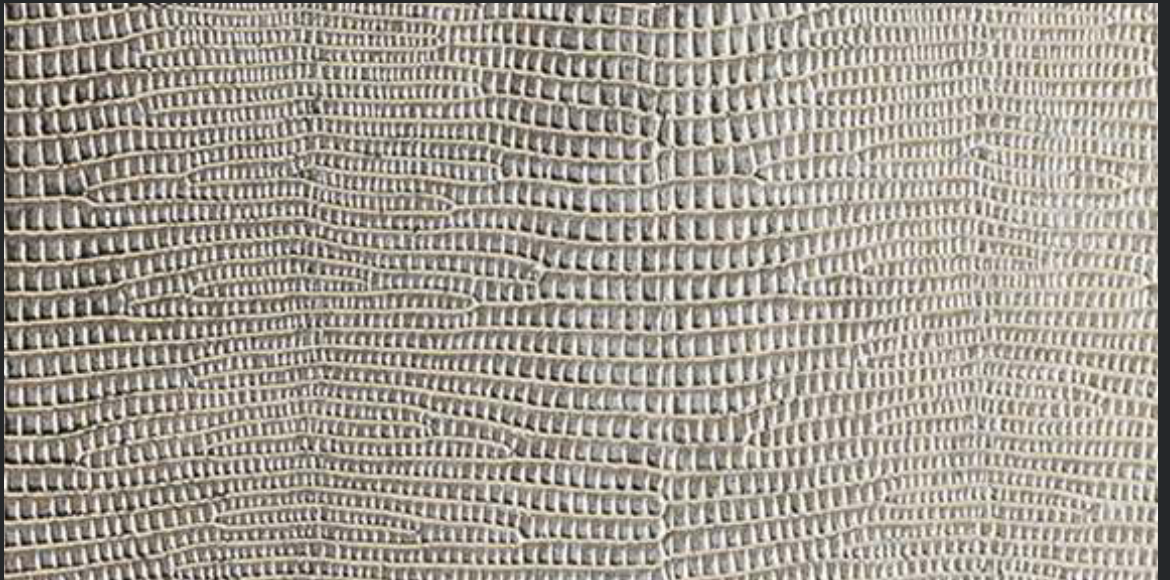

LF - 18013

LF - 18014

LF - 18015

Size: 2440 x 1067 x 3mm

AR-18007 LAGUNA SILVER

AR-18009 LAGUNA COPPER

AR-18011 LAGUNA BLUE

Size: 2440 x 1067 x 3mm

LL - 6001 ZIG ZAG CREAM

LL - 6002 ZIG ZAG BROWN

Size: 2440 x 1220 x 2mm

LL - 8004 COMFORT WHITE

LL - 8007 MESH GREY

LL - 8005 COMFORT CREAM

LL - 8009 MESH CREAM

LL - 6011 CREASE COPPER